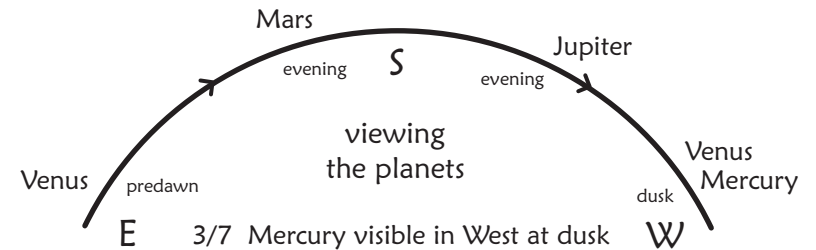

Mercury in Aries turns Retrograde heading back for another look around in the Universe. **Spring Equinox ~ Sun in Aries inseminates Venus**, seeding a new cycle. Mercury comes by too.

Living Freely, we arrive right here, as **Dragon** births *New Realities*, new experiences of realness, thru the coming 260-day round of waves. Morning Star Venus retrogrades into Pisces, conjuncting Neptune, as does Mercury. Moon joins them, initiating a new 584-day Venus Pisces/Aries cycle. **Dark Moon in Aries Partial Solar Eclipse** offers growthful renewal of vital life force energy.

Neptune moves into Aries, emerging from, while continuing to be within, accompanied by personal planet escorts. What is real?!

- 3/13 **Full Moon in Virgo Total Lunar Eclipse**
  trine Uranus opposing Sun w/ Saturn
- 3/14 **Mercury goes Retrograde in Pisces until 4/7**
- 3/19 Sun conjunct Neptune
- 3/20 **Sun into Aries ~ Spring Equinox**
- 3/22 **Venus conjunct Sun** insemination of a new cycle
- 3/24 Mercury conjunct Sun (with Venus ish)
- 3/27 **Venus Retrogrades into Pisces** & conjuncts Neptune
- 3/29 **New Moon in Aries Partial Solar Eclipse**
  Mercury Retrogrades into Pisces & conjuncts Neptune
- 3/30 **Neptune into Aries** (accompanied by so many)

- 3/7 Mercury visible in West at dusk
- 3/8 Moon with Mars
- 3/8-11 Venus with Mercury
- 3/19 ish Venus leaves Evening Star visibility
- 3/28 Moon with Venus
- emerging as Morning Star initiating a new cycle
- 3/30 Venus with Saturn
- 4/2 Moon with Jupiter