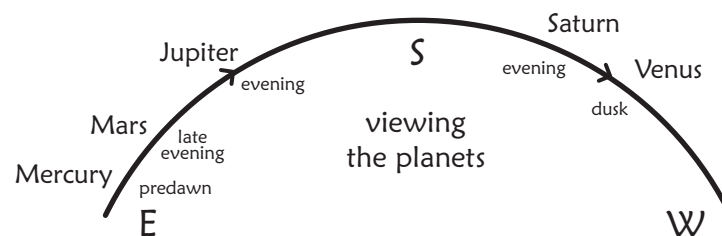

Mercury turns Direct in Sagittarius, beckoning us to follow the guiding divinatory speech of the world.

Sun moves into Capricorn at **Winter Solstice**, marking the southernmost cornerposts of the House of Sun and Moon we live within here on Earth. Aligning with the real real world story, we experience being at home on Earth in Universe in real ways.

In this deepening into winter time, comes **Dog**, playing in the snow, meeting life with, and as, love, before curling up by the fire. Balancing play, work, and rest is the learning. For the 2nd of 3 times this year **Jupiter squares Saturn**, echoing the tension that's challenging us to converse and learn expansively while moving slowly with real devotion amidst unfolding storied Universe.

New Moon in Capricorn takes seriously, self-respect growing through honoring. Moon waxes to join brightly shining Venus, conferring a 6th vestment pineal scepter of perceptual integrity.

Night falls, the deep dreaming dark of the year, calling us inward to quiet intimate tellings. **Mars Retrogrades back into Cancer**, that we might fill our cups with embodied belonging.

- 12/15 **Full Moon in Gemini**
- **Mercury goes Direct in Sagittarius**
- 12/21 **Sun into Capricorn ~ Winter Solstice**
- 12/24 **Jupiter square Saturn**
- 12/29 Chiron goes Direct
- 12/30 **New Moon in Capricorn**
- 1/2 Venus into Pisces
- 1/6 **Mars Retrogrades into Cancer**
- 1/8 Mercury into Capricorn

- 12/14 Moon with Jupiter (nearby Full Moon)
- 12/14 peak of Geminids Meteor Shower, moony
- 12/24 Mercury most visible in East before dawn
- 1/3 peak of Quadrantids Meteor Shower
- 1/3 Moon with Venus
- 6th vestment, 3rd eye scepter
- 1/4 Moon with Saturn
- 1/9 Venus Greatest Elongation