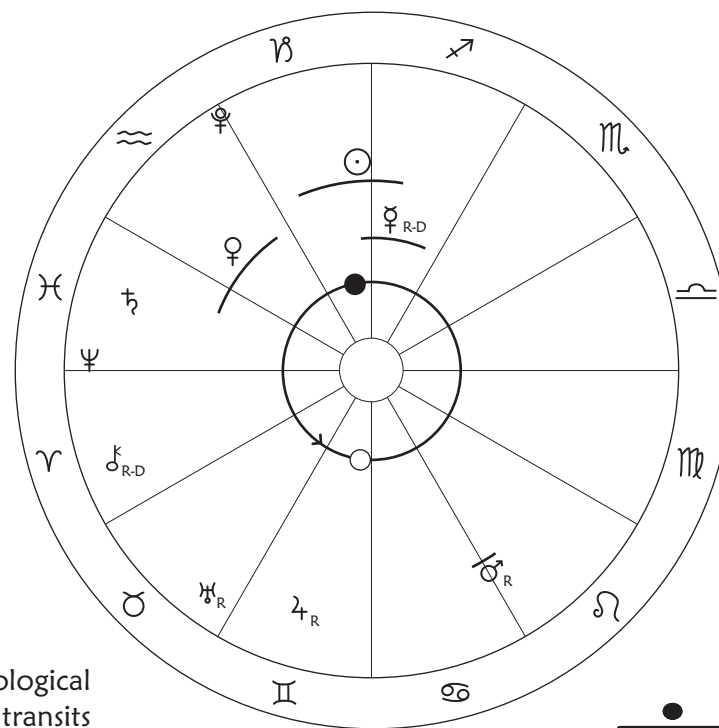

Mercury turns Direct in Sagittarius, beckoning us to follow the guiding divinatory speech of the world.

Sun moves into Capricorn at **Winter Solstice**, marking the southernmost cornerposts of the House of Sun and Moon we live within here on Earth. Aligning with the real real world story, we experience being at home on Earth in Universe in real ways.

In this deepening into winter time, comes **Dog**, playing in the snow, meeting life with, and as, love, before curling up by the fire. Balancing play, work, and rest is the learning. For the 2nd of 3 times this year **Jupiter squares Saturn**, echoing the tension that's challenging us to converse and learn expansively while moving slowly with real devotion amidst unfolding storied Universe.

New Moon in Capricorn takes seriously, self-respect growing through honoring. Moon waxes to join brightly shining Venus, conferring a 6th vestment pineal scepter of perceptual integrity.

Night falls, the deep dreaming dark of the year, calling us inward to quiet intimate tellings. **Mars Retrogrades back into Cancer**, that we might fill our cups with embodied belonging.

- 12/14 Moon with Jupiter (nearby Full Moon)
- 12/14 peak of Geminids Meteor Shower, moony
- 12/24 Mercury most visible in East before dawn
- 1/3 peak of Quadrantids Meteor Shower
- 1/3 Moon with Venus
- 6th vestment, 3rd eye scepter
- 1/4 Moon with Saturn
- 1/9 Venus Greatest Elongation