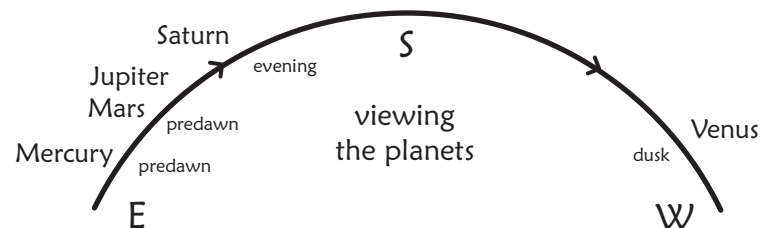

Moon 2 ~ Moon of Relatedness

Sun Skywalks, Worldbridging Relatedness

while Storm Wizard Balancing

Sun offers its radiance freely in healthfully honoring Virgoan service to meeting the challenge of engaging in relatedness with all beings, as **Mercury goes Direct in Leo**, infusing warm generosity into communicative connections of all kinds.

Amidst the refining journey of participating in relatedness from a sense of freedom, we become dimensional **Skywalkers**, willingly adventuring the unknown.

Deeply transformational **Pluto retrogrades back into Capricorn** for a final visit, to tumble down lingering structures and insistences.

Dark Moon in Virgo reminds us that we're in service to sacred practicalness, to practical sacredness. Once waxing Crescent Moon visits Venus to confer the 2nd vestment— a jingling girdled belt, this may look like moving slowly, and steadily, from 2nd chakra dantian/hara impeccability,

- 8/27 Moon with Jupiter
- 9/4 Mercury most visible
- 9/5 Moon with Venus
- 2nd vestment, girdling belt
- 9/7 Saturn at opposition shines all through the night
- 9/17 Moon with Saturn

8/23~9/19
2024