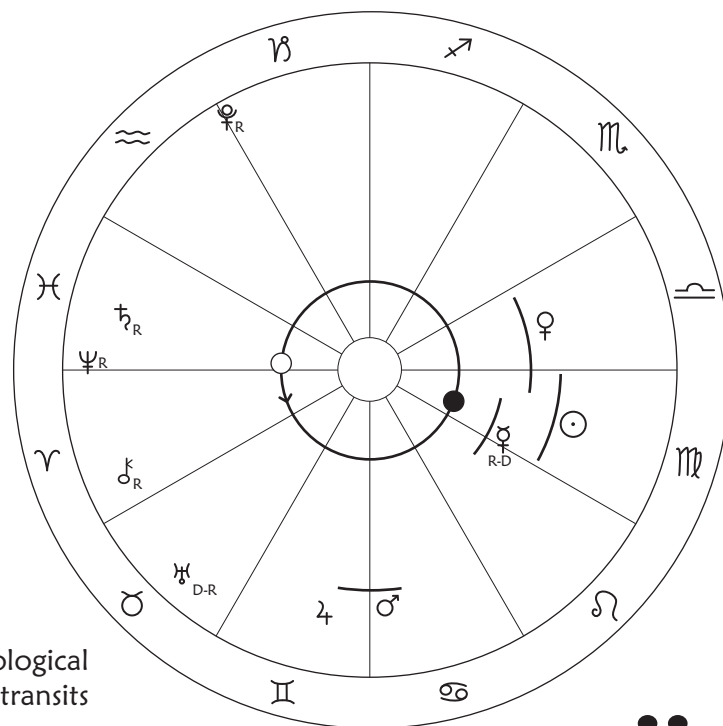

Moon 2 ~ Moon of Relatedness

Sun Skywalks, Worldbridging Relatedness

while Storm Wizard Balancing

Sun offers its radiance freely in healthfully honoring Virgoan service to meeting the challenge of engaging in relatedness with all beings, as **Mercury goes Direct in Leo**, infusing warm generosity into communicative connections of all kinds.

Amidst the refining journey of participating in relatedness from a sense of freedom, we become dimensional **Skywalkers**, willingly adventuring the unknown.

Deeply transformational **Pluto retrogrades back into Capricorn** for a final visit, to tumble down lingering structures and insistences.

Dark Moon in Virgo reminds us that we're in service to sacred practicalness, to practical sacredness. Once waxing Crescent Moon visits Venus to confer the 2nd vestment— a jingling girdled belt, this may look like moving slowly, and steadily, from 2nd chakra dantian/hara impeccability,

- 8/27 Moon with Jupiter
- 9/4 Mercury most visible
- 9/5 Moon with Venus
- 2nd vestment, girdling belt
- 9/7 Saturn at opposition shines all through the night
- 9/17 Moon with Saturn

8/23~9/19
2024