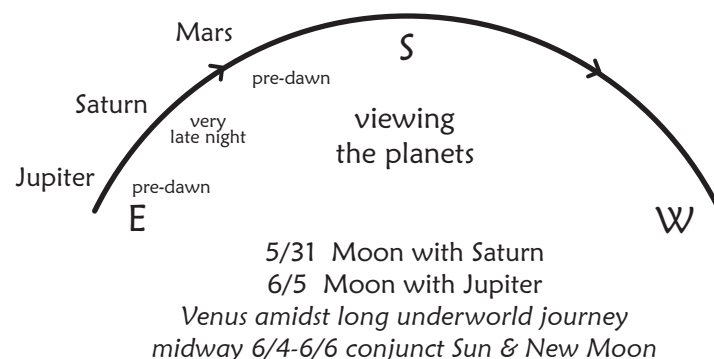

Moon 12 ~ Moon of Integration

Wind lifts Eagle upward for Star Integration

while Wizardly Dog Selfing

Unseen **Wind**, breath of spirit, speaking magic integrates worlds. With **Jupiter in Gemini trine Pluto in Aquarius**, both newly in air signs, comes expansive transformation, which may involve both experiences of big sky flowingness and some deep dying to less than mature ways of perceiving and speaking, of journeying in Life. Venus, midway through an underworld journey, joins with Sun and **New Moon in Gemini**. So much air! Rather than being chatty windbags talking to hear ourselves think or expounding upon our special inside information, we're invited to learn to more truly and relationally converse, with all of Life! Time to pause, and breathe.

Eagle lifts into flight on wind, with outstretched wings, soaringly weaving together Earth & Sky. **Summer Solstice** Sun in Cancer (square Neptune) brings **Full Moon in Capricorn** — long bright days and moonlit nights, where nourishing and mature magic comes as we relinquish our insistences and addictions, as we learn to live more real and “at home in the Universe” artfully musical stories.

Star and Moon shine together, crystallizing beauty, the ripening of creative magic.

- 5/30 Mercury conjunct Uranus
- 6/2 **Jupiter trine Pluto**
- 6/3 Mercury into Gemini trine Pluto
- 6/4 Venus conjunct Sun (in underworld)
Mercury conjunct Jupiter
- 6/6 **New Moon in Gemini** conjunct Venus
- 6/8 Mars into Taurus
- 6/14 Sun conjunct Mercury
- 6/16 Venus into Cancer
- 6/17 Mercury into Cancer conjunct Venus
- 6/20 **Sun into Cancer ~ Summer Solstice** square Neptune
- 6/21 **Full Moon in Capricorn**

5/30 ~ 6/26
2024