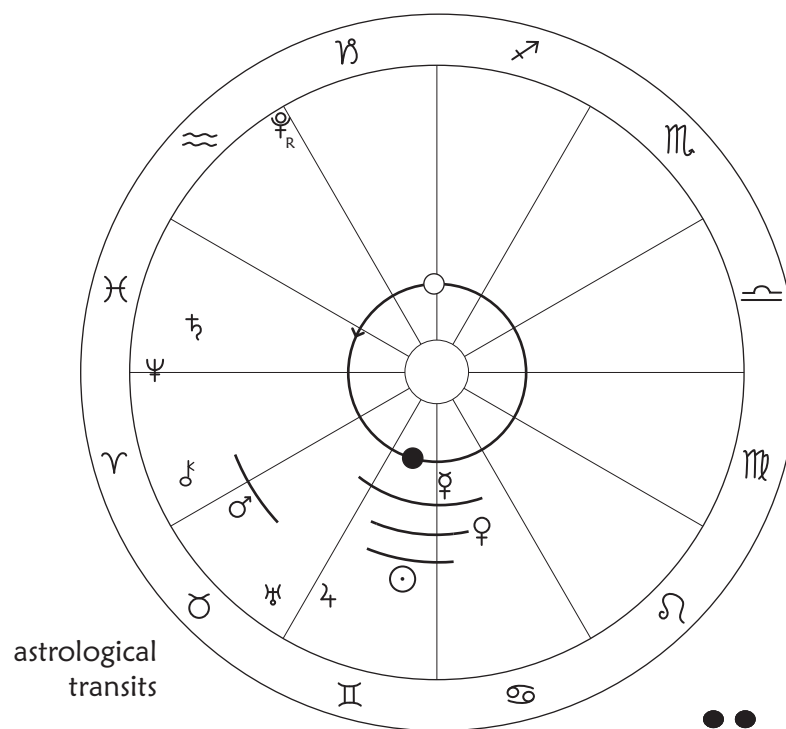

Moon 12 ~ Moon of Integration

Wind lifts Eagle upward for Star Integration

while Wizardly Dog Selfing

Unseen **Wind**, breath of spirit, speaking magic integrates worlds. With **Jupiter in Gemini trine Pluto in Aquarius**, both newly in air signs, comes expansive transformation, which may involve both experiences of big sky flowingness and some deep dying to less than mature ways of perceiving and speaking, of journeying in Life. Venus, midway through an underworld journey, joins with Sun and **New Moon in Gemini**. So much air! Rather than being chatty windbags talking to hear ourselves think or expounding upon our special inside information, we're invited to learn to more truly and relationally converse, with all of Life! Time to pause, and breathe.

Eagle lifts into flight on wind, with outstretched wings, soaringly weaving together Earth & Sky. **Summer Solstice** Sun in Cancer (square Neptune) brings **Full Moon in Capricorn** — long bright days and moonlit nights, where nourishing and mature magic comes as we relinquish our insistences and addictions, as we learn to live more real and “at home in the Universe” artfully musical stories.

5/30 ~ 6/26
2024