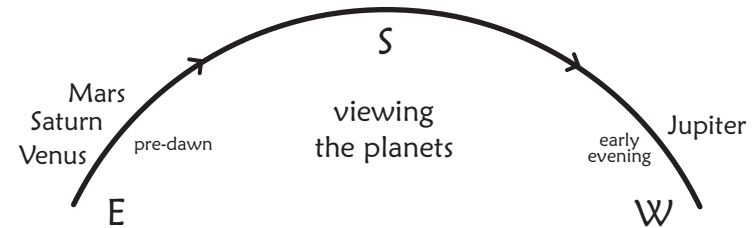

Life is shifting our sense of purpose and identity, inviting us to show up as Love in a spontaneously emergent way, healing and teaching through being manifest, living our gifts! Just a handful of days later (on 4/12), comes the **Wizardly Dog Selfing** Walking & Talking day of this (July to July) year. Time to walk and talk our new selfhood!

All the while, this whole Moon (and beyond), **Jupiter & Uranus** in Taurus dance close, cheek to cheek as we shift from Dog into the deep dreaming of being at home within storied **Night**. Life is imbued with an electrifying, energizing quality, in an earthy, being with the new energies of this time and taking action in a “grounded and enjoying the pleasures of embodiment” way! **Full Moon shines in Scorpio and Mercury turns Direct**. It’s not about ascending, but descending, as the new energy embodied!

- 4/4 Venus into Aries
- 4/8 **New Moon in Aries ~ Total Solar Eclipse conjunct Chiron**
  visible from Mexico & Texas through Midwest up to Maine
- 4/12 Walking & Talking Day of the Year
- 4/15 Mercury conjunct Chiron
- 4/19 **Sun into Taurus**
- 4/20 **Jupiter conjunct Uranus & Venus conjunct Chiron**
- 4/23 **Full Moon in Scorpio**
- 4/25 **Mercury goes Direct** in Aries
- 4/29 Venus into Taurus
- 4/30 Mars into Aries

- 4/6 Moon with Saturn
- 4/7 Moon with Venus
  final visit, escorting naked into underworld
  (likely very faint and only visible a short while)
- 4/10 Moon with Jupiter