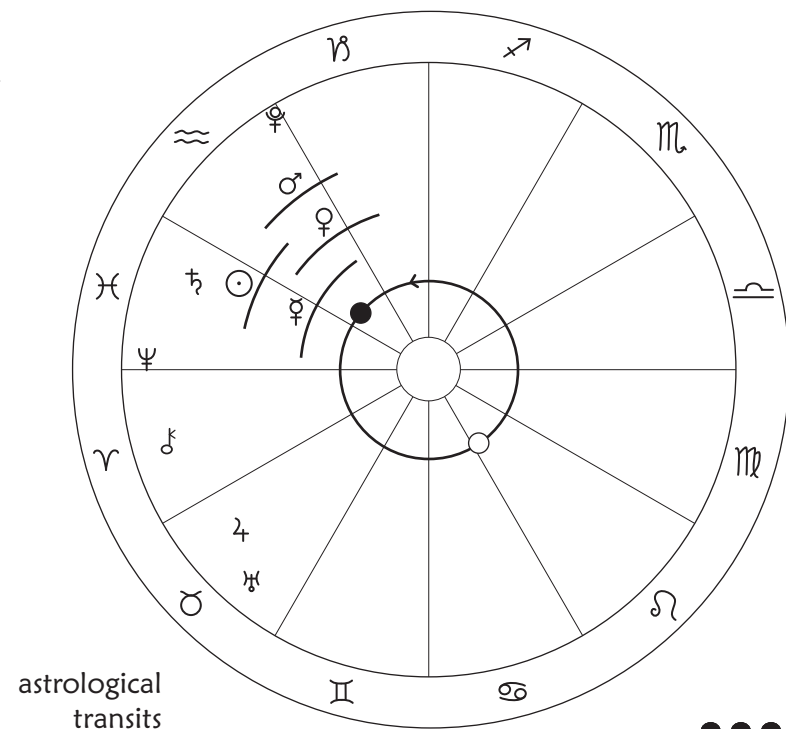

astrological transits