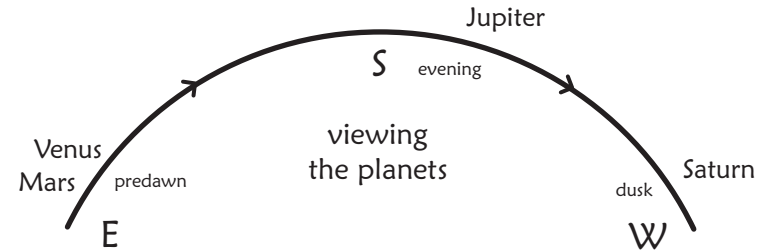

Reflective **Mirroring** is a form of transformative action. As we live and walk in this world, the reality we perceive and participate in is brought into form. Perceptual integrity in living in and as Universe here and now, rather than insistently conversing with empire, brings new forms, even as Venus in Aquarius, joins Mars in welcoming Pluto. **Full Moon in Virgo** invites us to imbue every action with the refining powers of sacred practicalness and practical sacredness.

This brings us to the transformation of the transformation, the crossover midpoint moment (2/27-2/28), of this Forming Anew round of waves. **Monkey** reveals that playful discovery is the way! No figuring out needed, just being curious and actively engaged, and thus discovering and becoming in the making. Sun, Mercury, and Saturn are all together in early Pisces as we embark upon Monkeying around in the Universe!

- 2/9 **New Moon in Aquarius** square Uranus
- 2/12 Mars into Aquarius
- 2/13 Mars conjunct Pluto
- 2/16 Venus into Aquarius
- 2/17 Venus conjunct Pluto
- 2/18 **Sun into Pisces**
- 2/22 Venus conjunct Mars
- 2/23 Mercury into Pisces
- 2/24 **Full Moon in Virgo**
- 2/28 Sun conjunct Mercury conjunct Saturn

- 2/7 Moon with Venus
- 6th divestment, unbuckling girdling belt
- 2/8 Moon with Mars
- (and not visible Mercury & Pluto)
- 2/10 Moon with Saturn
- 2/14 Moon with Jupiter