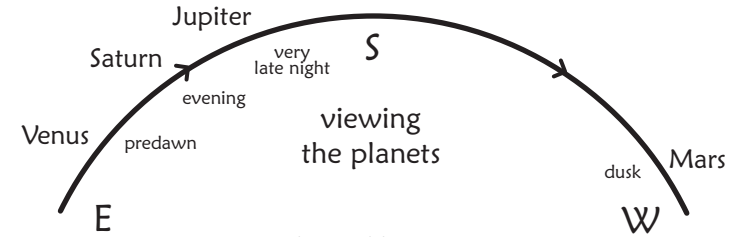

Nearby Saturn, **Full Moon in Pisces** shines us into the Moon wave, initiating the Green realm of Magic. Our growing maturity makes participation in the magic of truly loving relatedness with All of Life possible. Venus turns direct, having arisen to full bright height as Morning Star. Waning Moon brings the first divestment of Venus, relinquishing the crown, as we stand bare-headed, wide open to sky.

Wind breathes, in and out, speaking spirit, touch of the unseen. **Dark Moon in Virgo opposing Neptune** stories relatedness with the unfolding Universe, everything and all time, through pattern language. **Mercury turns Direct in Virgo**, joining the conversation.

- 8/23 **Sun into Virgo**
- **Mercury goes Retrograde** in Virgo until 9/15
- 8/27 Mars into Libra
- 8/28 Uranus turns Retrograde in Taurus
- 8/30 **Full Moon in Pisces** with Saturn
- 9/3 **Venus goes Direct** in Leo
- 9/4 Jupiter turns Retrograde in Taurus
- 9/14 **New Moon in Virgo** opposing Neptune
- 9/15 **Mercury goes Direct** in Virgo

Venus ascends quickly as Morning Star before dawn in the east, very bright
8/27 Saturn at opposition, rising in east as sun sets, at its brightest
8/30 Moon with Saturn
9/4 Moon with Jupiter
9/11 Moon with Venus
1st divestment, relinquishing crown