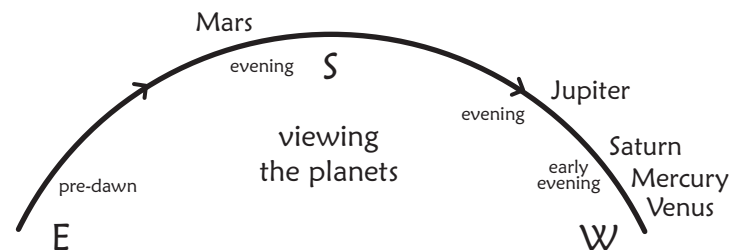

Waning **Moon** initiates us into the quiet magic of phase-changing flow, as we enter the Green realm of Magic amidst a celebratory meteor shower. This is us, showing up as the Warrior selves we've recently become, beneath the gentle moonlight, meeting the world beyond our selves, balancingly.

Jupiter moves into Aries once again, and we step into action, the day before Winter Solstice, echoing two years ago when we birthed a new 20-yr Aquarian Jupiter/Saturn cycle of doing what's uniquely ours to do in bringing the new reality. Now, our living of this cycle becomes more magical & social as we develop the will to actively engage with, and from within, the new energies. **Dark Moon in Capricorn** waxes to Crescent, and along with Mercury, welcomes Venus as she emerges from the underworld to shine as Evening Star, just visible now, standing naked on the half-shell dripping with beauty. This is a time for resting into mature love and devotion.

We breathe & speak, whirled within the magical dance of **Wind**, meeting, honoring, and expressing spirit & the unseen. Mercury bows to Venus, turning retrograde to re-approach all of life with serious respect. Beneath **Full Moon in Cancer** our words & songs feed Life.

Riding these prayerful utterances, we soar high as **Eagle**, reveling in freedom of flight, meeting Life within the vast expanse of Universe, welcoming spaciousness of perspective & balancing clarity.

- Venus emerges from underworld as Evening Star
- 12/14 peak of Geminids Meteor Shower
- Mercury visible around Solstice
- 12/24 Moon with Venus & Mercury
- 0th Vestment, Venus on half-shell
- 12/26 Moon with Saturn
- 12/28 Moon with Jupiter
- 1/3 Moon with Mars
- 1/3 peak of Quadrantids Meteor Shower