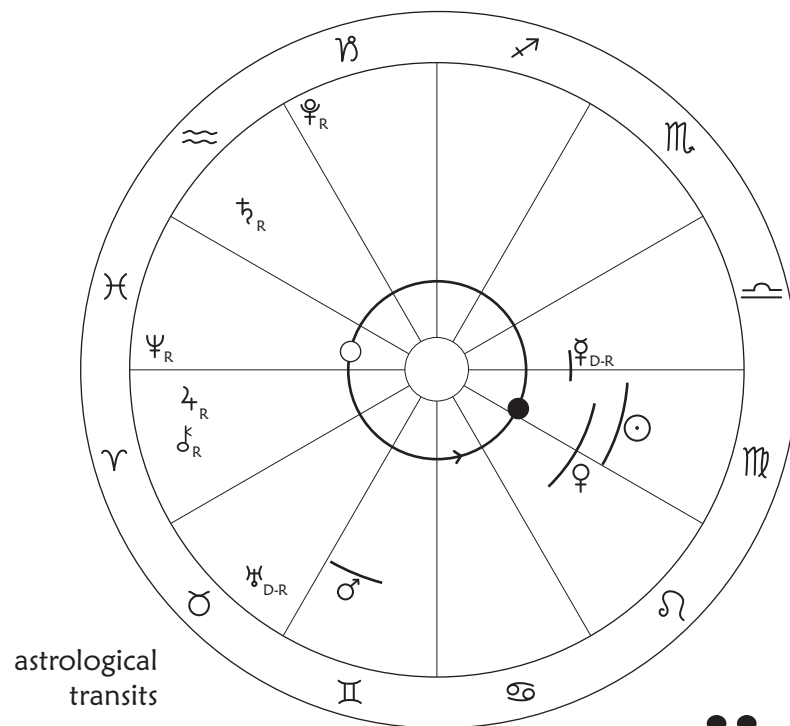

● ●
8/23~9/19
2022