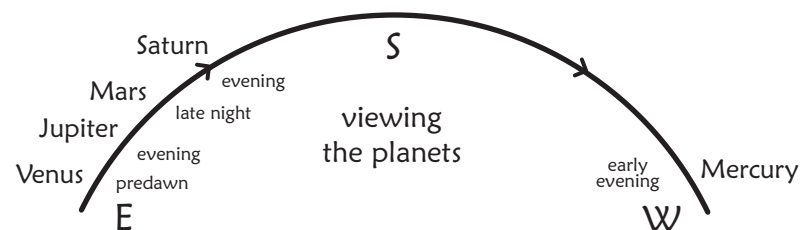

Waning Moon might just be glimpsed a final time bestowing a whispered kiss to Venus before she disappears as Morning Star to enter the under-the-world. Then, **Dark Moon Virgo** challenges us to live in practical sacred presence, moment to moment, in service to refining our Humanness as we chop wood and carry water.

Life, recognizing our humility, finds us, and fills us, through a quietly undulating **Serpent** dance, infusing and vitalizing our bodies and beings. We’re challenged to be more fully alive, moved by Life, in continual relatedness with Life. As Moon waxes, we’re layeringly embodying through a series of open portal days, in this year of us becoming portals. We transform through meeting Life as portals.

Mercury goes Retrograde in Libra, waltzing us in a relational dance of conscious partnering. Let Life lead. Be an expressive follow! We dance beneath **Full Moon in Pisces**, poised between Neptune & Jupiter, to the tune of a dream we had last spring. Now, we’re challenged to live our way into this dream, slowly, deeply, dispelling addictive illusions, journeying in the Universe as our social world.

Mirror reflects. Willing to not hold on, we transform our perceptual reality and relational experience. Be dazzled.

- 8/24 Uranus goes Retrograde in Taurus
- 8/25 Mercury into Libra
- 8/27 **New Moon in Virgo**
- 9/4 Venus into Virgo
- 9/9 **Mercury goes retrograde** in Libra until 10/2
- 9/10 **Full Moon in Pisces**

Mercury visible late Aug, west early eve
8/25 Moon w/ Venus,
8th & final visit as Morning Star
(may be challenging to see Moon so faint)
8/29 Moon with Mercury
9/8 Moon with Saturn
9/10-11 Moon with Jupiter