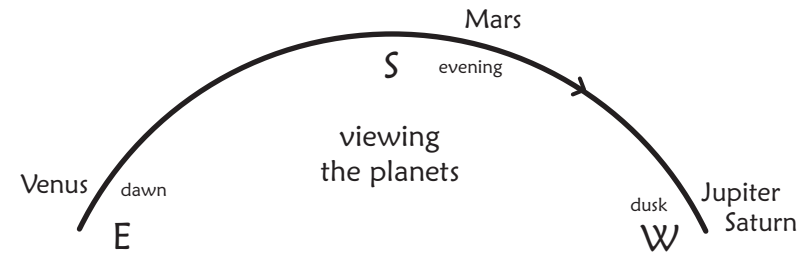

Moon 7 ~ Moon of Attunement

Hands raised to Sun, Skywalking Attunement

during this year when Wizard Meets Mirroring Storm

Venus disrobes, rooting in naked presence, ready to enter the underworld. Arms outstretched, we stand atop the mountain of the year, attuning to what's ours to do, and how. Present in our **Hands**, energy is touchable and shapeable as it flows through. In this newly emerging energetic experience, we learn to begin by attuning, so that embodied action can arise naturally, in time.

Newly-in-Aquarius, expansive visionary **Jupiter sextiles Chiron in Aries** (the healer-teacher), that we might meaningfully live our gifts, then **Jupiter challengingly squares Uranus in Taurus** (visited by Mars) toward our learning to journey by taking timely action from our pleurably- & creatively-embodied uniqueness.

Saturn and Jupiter slip into the underworld
 1/11 Moon w/ Venus ~ 7th divestment
 near Center of the Galaxy
 1/20 Moon w/ Mars (& Uranus)
 Venus slips into the underworld
 for a few months

astrological
transits