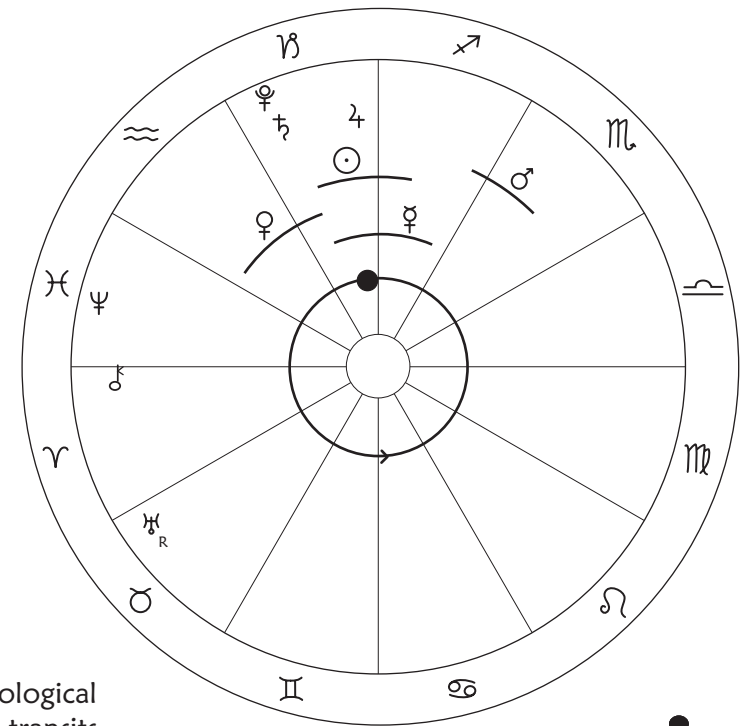

astrological
transits