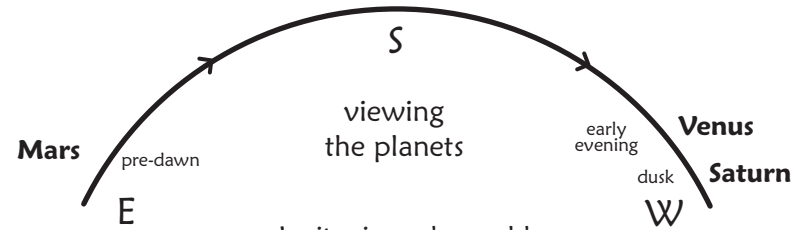

The balance tips toward the earthy realities of **Jupiter in Capricorn trine Uranus in Taurus**, serious journeying amidst unexpected blessings brings the ripening of our Earthed freedom. Even as **Earth** is shifting deeply, Wizard navigates by synchronicity, the signs being shown all around, balancing amidst the quaking of our foundations, ripening in and through meeting the world as it is.

Sun joins the party in Capricorn on Winter Solstice, then gathers with Moon & Jupiter for a **Christmas eclipse** on a 10 Worldbridger day. Something dies to this world. But, maybe that's a good thing. As we feel the strength of the **Saturn-Pluto conjunction drawing near**. An even more foundational death/rebirth approaches.

Moon journeys on to visit Venus for the 3rd vestment, conferring a ring of power, the power of freedom to love. **Dog** is all about meeting the world with love, in both who we love and what we love to do! With Saturn-Pluto presiding over the "new year," this is not about making goals/intentions for what we want, but noticing what Life is inviting us into. Be willing to die to who you've been.

- 12/13 Venus conjunct Pluto
- 12/15 **Jupiter trine Uranus**
- 12/19 Venus into Aquarius
- 12/21 **Sun into Capricorn** ~ Winter Solstice
- 12/25 **New Moon in Capricorn with Jupiter**
  ~Annular Solar Eclipse not visible in N. America
- 12/27 Sun conjunct Jupiter
- 12/28 Mercury into Capricorn
- 1/2 Mercury conjunct Jupiter
- 1/3 Mars into Sagittarius

- Jupiter in underworld
- Saturn into underworld by end of moon
- 12/13-14 Geminids Meteor Shower - moony
- 12/22 Moon w/ Mars
- 12/27 Moon w/ Saturn
- 12/28 Moon w/ Venus ~ 3rd vestment
- 1/3-4 Quadrantids Meteor Shower
- 1/6-9 Mars with the shoulder of the Scorpion