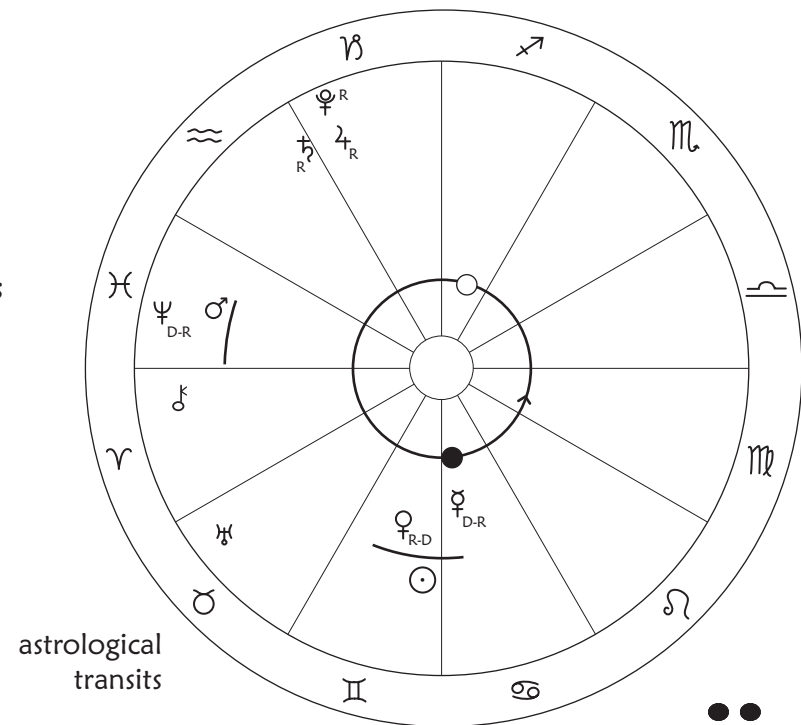

An extended eclipse season opens with a Penumbral Lunar Eclipse. Venus meets Sun for an inception, a week later emerging as Morning Star, beginning a **new 584-day Venus cycle in Gemini**. Bring on the wit & stimulating conversation. Variety is the spice of life. Add in Mars with Neptune in Pisces for some embodied infinitude.

Jupiter conjunct Pluto in Capricorn draws near, ratcheting up the transformational intensity as **Storm** rolls in and the pressure builds, with occasional bolts of lightning crystallizing the new reality. Solid presence amidst the storm is what's being asked of us. **Mercury goes Retrograde in Cancer**, joining many retrograde planets, as we integrate by going back over where we've come from, with a different energetic approach. A Solar Eclipse in Cancer on Summer Solstice has Originating Wizards remembering ancestral homelands.

- 6/3 Sun conjunct Venus
- 6/5 **Full Moon in Sagittarius**
  Penumbral Lunar Eclipse visible in Eurasia & Africa
- 6/13 Mars conjunct Neptune
- 6/17 **Mercury in Cancer goes Retrograde** until 7/12
- 6/20 **Sun into Cancer** ~ Summer Solstice
  New Moon in Cancer
  Annular Solar Eclipse visible in Africa & S. Asia
- 6/22 Neptune in Pisces goes Retrograde until 11/28
- 6/24 Venus in Gemini goes Direct

5/30 ~ 6/26
2020