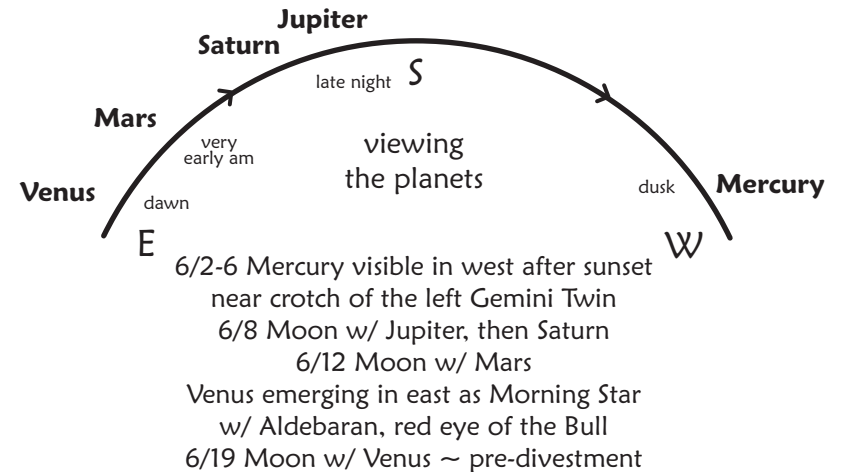

An extended eclipse season opens with a Penumbral Lunar Eclipse. Venus meets Sun for an inception, a week later emerging as Morning Star, beginning a **new 584-day Venus cycle in Gemini**. Bring on the wit & stimulating conversation. Variety is the spice of life. Add in Mars with Neptune in Pisces for some embodied infinitude.

Jupiter conjunct Pluto in Capricorn draws near, ratcheting up the transformational intensity as **Storm** rolls in and the pressure builds, with occasional bolts of lightning crystallizing the new reality. Solid presence amidst the storm is what's being asked of us. **Mercury goes Retrograde in Cancer**, joining many retrograde planets, as we integrate by going back over where we've come from, with a different energetic approach. A Solar Eclipse in Cancer on Summer Solstice has Originating Wizards remembering ancestral homelands.

- 6/3 Sun conjunct Venus
- 6/5 **Full Moon in Sagittarius**
  Penumbral Lunar Eclipse visible in Eurasia & Africa
- 6/13 Mars conjunct Neptune
- 6/17 **Mercury in Cancer goes Retrograde** until 7/12
- 6/20 **Sun into Cancer** ~ Summer Solstice
  New Moon in Cancer
  Annular Solar Eclipse visible in Africa & S. Asia
- 6/22 Neptune in Pisces goes Retrograde until 11/28
- 6/24 Venus in Gemini goes Direct

5/30 ~ 6/26
2020