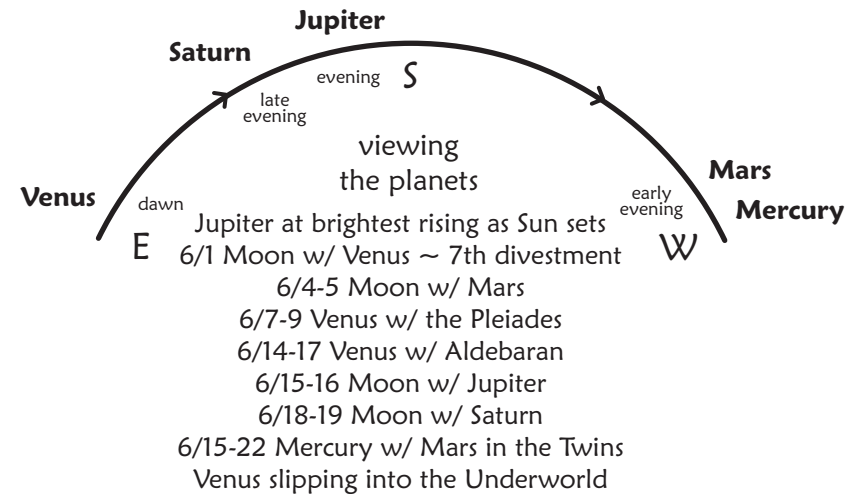

Moon 12 ~ Moon of Integration

Moon shines and Wind lifts Eagle as we Integrate *during our Year of Earth's Moon Freedom*

Real earthly presence integrates us with **Moon** magic, crystallizing our new form. Waning Crescent Moon visits Venus before dawn in the east for the 7th divestment. We drop our robes and stand naked before an activating and liberating storm, which carries us into the interestingly stimulating Dark Moon in Gemini.

Moon waxes as **Wind** speaks spirit into this world, inspiring breathes that infuse us with the essence magic of all that's unfolding. Venus dances with the Pleiades low in the west and Jupiter rises as Sun sets, shining its brightest blessing throughout the night. All the while, **Jupiter in Sagittarius square Neptune in Pisces** draws in, and internal tension builds from airheaded flights of fancy. Seek meaning and feelingly converse with spirit to dispel the tension. This energy peaks as nearly Full Moon visits Jupiter, juicing up the expansive and fortunate side of the equation.

By the light of Full Moon in Sagittarius, **Eagle** flies on the words of wind, soaring the vast expanses, seeing what's been and what's to come with perspective, and integrating what's left into a new, more complex form of beingness. Moon visits Saturn for **Saturn in Capricorn sextile Neptune in Pisces**. There's positive potentiality for integrating the tangible and intangible in service to life. We take our place in the world, doing what's ours to do, infused with spirit & imagination amidst a Summer Solstice storm of selfhood.

- 6/3 **New Moon in Gemini**
- 6/4 Mercury into Cancer
- 6/8 Venus into Gemini
- 6/16 **Jupiter squares Neptune** ~ 2nd of 3
- 6/17 **Full Moon in Sagittarius**
- 6/18 **Saturn sextile Neptune** ~ 2nd of 3
- 6/21 **Sun into Cancer** ~ Summer Solstice
Neptune goes Retrograde until 11/27/19
- 6/26 Mercury into Leo