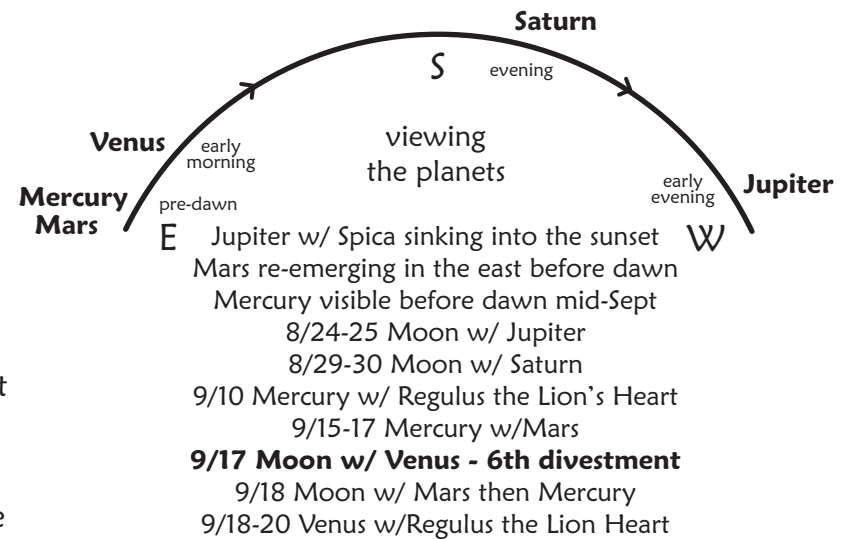

Mercury dances retrograde then direct, coming together with Mars in Leo (near the recent eclipse point!) then later Virgo, bringing active (rather than reactive), embodied thinking and communication that has the drive and focus to move creative inspiration into tangibility.

By the light of the Full Moon in Pisces, **Serpent** spines the Human, bringing cosmic vitality down and through us into this world, transforming us, as each day becomes a portaled vertebrae, opening and vitalizing our bodies and beings. Sensual relating with life undulatingly dances us as the waning Crescent Moon visits Venus in Leo (near the recent eclipse point Heart of the Lion!) for the 6th divestment. We drop the girdling belt, simply allowing flow.

The Virgo Moon next meets Mercury and Mars, then goes dark, an obsidian Mirror traced by Storm. Plant your second Seed.

- 8/25 Saturn goes Direct, Venus into Leo
- 8/27 **Jupiter sextile Saturn**
- 8/31 Mercury Retrogrades into Leo
- 9/3 Mercury conjunct Mars (at recent eclipse point)
- 9/5 **Mercury goes Direct** in Leo, Mars into Virgo
- 9/6 **Full Moon in Pisces**
- 9/9 Mercury into Virgo
- 9/16 Mercury conjunct Mars, again
- 9/19 **New Moon in Virgo** near Mercury and Mars
  Venus into Virgo

8/23 ~ 9/19
2017