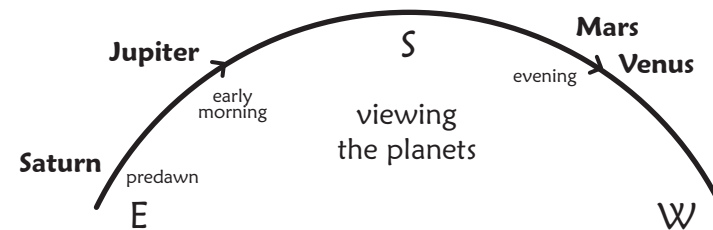

Our perceptions shift and are given a new spin as the **Mirrored** ball drops for the New Year. The Moon visits Venus, bestowing a jeweled-scepter pineal activation of sovereignty. Then Mercury goes direct as the serpent slithers toward the Moon of Attunement...

- 12/13 **Full Moon in Gemini**
- 12/19 **Mercury goes Retrograde** until 1/8, Mars into Pisces
- 12/21 **Sun into Capricorn ~ Winter Solstice**
- 12/24 **Saturn trine Uranus - 1st of 3 passes**
- 12/25 Venus sextiles Uranus and Saturn and trines Jupiter
- 12/26 **Jupiter opposes Uranus - 1st of 3 passes**
- 12/28 **Saturn square Chiron - 1st of 3 passes**
  New Moon in Capricorn
- 12/29 Uranus goes Direct   1/2 Venus into Pisces
- 1/4 Mercury Retrogrades into Sag   1/6 Sun conjunct Pluto
- 1/8 **Mercury goes Direct**

Saturn emerging before dawn in the east
Jupiter just above and to the left of Spica
12/22 Moon with Jupiter
12/27 Moon with Saturn
1/1 Moon with Venus 6th Vestment
1/2 Moon with Mars (with Neptune)