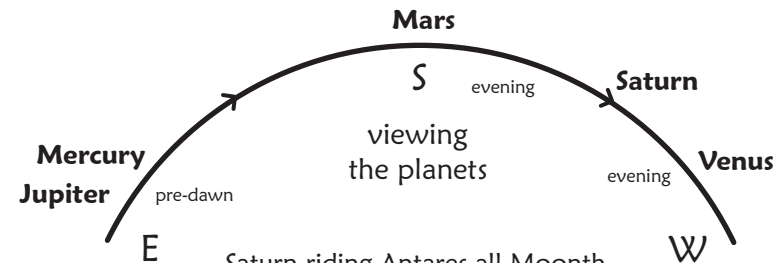

Moon 3 ~ Moon of Motion

Wizard Hands dance the Sun's Motions *during our Moon Storm Liberations year*

Wizards move from relatedness into relating, where the third thing, beyond twoness, emerges through a shapeshifting dance of following and trusting the moment. We have everything we need to move and relate effortlessly and magically as life calls us forth...

As Wizards dance to the natural rhythms of the zeitgebers, Mercury goes Direct in Virgo and then the Sun moves into Libra on the Autumn Equinox. Notice the horizon places of the rising and setting of the Sun on this day marking directly east and west, as the Wizards of old surely would have.

As the waxing Moon emerges from a brief dalliance in the dark with Jupiter, our **Hands** come alive, moving to caress and heal, craft and shape. This is a time of hands-on relating. As the Moon visits Venus and Zubenelgenubi (a claw of the Scorpion), Oct 3rd, raise your hand to receive your 3rd chakra-strengthening ring of power, the third vestment of Venus. Then Mercury leaves its retrograde shadow and joins the Sun and Jupiter party in Libra, forging new paths in conceptualizing and articulating relatedness.

- Saturn riding Antares all Moonth
- 9/28 Mercury at greatest elongation
- 10/3 Moon w/ Venus & Zubenelgenubi, claw of the Scorpion, 3rd Vestment**
- 10/5 Moon with Saturn
- 10/7 Moon with Mars
- 10/7 Draconids meteor shower
- Jupiter emerging before dawn in the East
- 10/10-12 Jupiter with Mercury