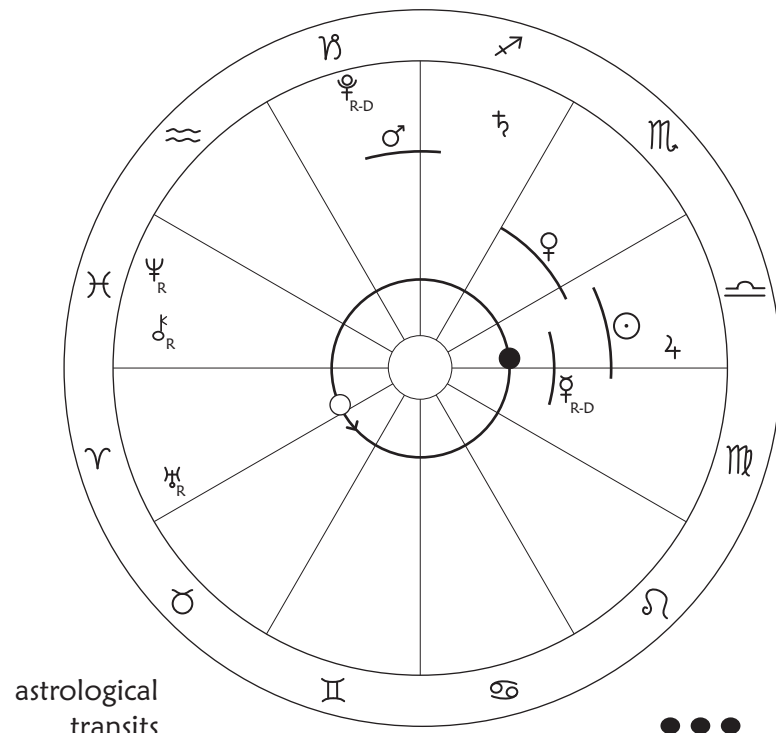

Moon 3 ~ Moon of Motion

Wizard Hands dance the Sun's Motions *during our Moon Storm Liberations year*

Wizards move from relatedness into relating, where the third thing, beyond twoness, emerges through a shapeshifting dance of following and trusting the moment. We have everything we need to move and relate effortlessly and magically as life calls us forth...

As Wizards dance to the natural rhythms of the zeitgebers, Mercury goes Direct in Virgo and then the Sun moves into Libra on the Autumn Equinox. Notice the horizon places of the rising and setting of the Sun on this day marking directly east and west, as the Wizards of old surely would have.

As the waxing Moon emerges from a brief dalliance in the dark with Jupiter, our **Hands** come alive, moving to caress and heal, craft and shape. This is a time of hands-on relating. As the Moon visits Venus and Zubenelgenubi (a claw of the Scorpion), Oct 3rd, raise your hand to receive your 3rd chakra-strengthening ring of power, the third vestment of Venus. Then Mercury leaves its retrograde shadow and joins the Sun and Jupiter party in Libra, forging new paths in conceptualizing and articulating relatedness.

- Saturn riding Antares all Moonth
- 9/28 Mercury at greatest elongation
- 10/3 Moon w/ Venus & Zubenelgenubi, claw of the Scorpion, 3rd Vestment**
- 10/5 Moon with Saturn
- 10/7 Moon with Mars
- 10/7 Draconids meteor shower
- Jupiter emerging before dawn in the East
- 10/10-12 Jupiter with Mercury