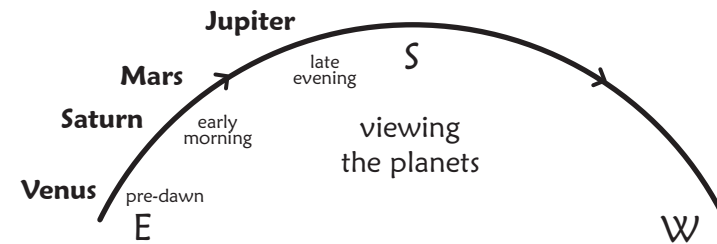

A Totally Solar eclipsing New Moon in Pisces touches off a **Storm** wave that brings the transformation of our energetic reality.

Jupiter trine Pluto helps us ground this energy into tangibility, which also provides an outlet for expansively expressing and diffusing the lingering energies of the waning Uranus Pluto square.

The Full moon in Libra is eclipsed as **Jupiter squares Saturn**. We must each find our way and take our place in making a real contribution to the **Human** community. With Saturn stationing retrograde, it's not about charging ahead. Remember what was initiated in May of 2000 when this Jupiter-Saturn cycle began. We're entering the final quarter cycle. Internal tension goads us to take action where perhaps we've been reluctant. Make it real now!

Serpent emerges, initiating the transformation of the story that's becoming real, into the embodiment of What Is...

- 3/8 **New Moon in Pisces** ~ Total Solar Eclipse
  Sun opposes Jupiter (not visible in N. America)
- 3/10 Sun conjunct Chiron
- 3/12 Venus into Pisces
- 3/16 **Jupiter trine Pluto** - 2nd of 3
- 3/19 **Sun into Aries ~ Spring Equinox**
- 3/20 Venus conjunct Neptune
- 3/21 Mercury into Aries
- 3/23 **Jupiter square Saturn** - 2nd of 3
  Full Moon in Libra ~ Penumbral Lunar eclipse
  visible for N. America, Sun conjunct Mercury
- 3/25 Saturn goes Retrograde until 8/13/16

Jupiter at it's brightest, rising as sun sets
3/7 Moon with Venus - 7th Divestment

- 3/10-17 Mars with shoulder of Scorpion
- 3/21 Moon with Jupiter
- 3/28 Moon with Mars
- 3/29 Moon with Saturn