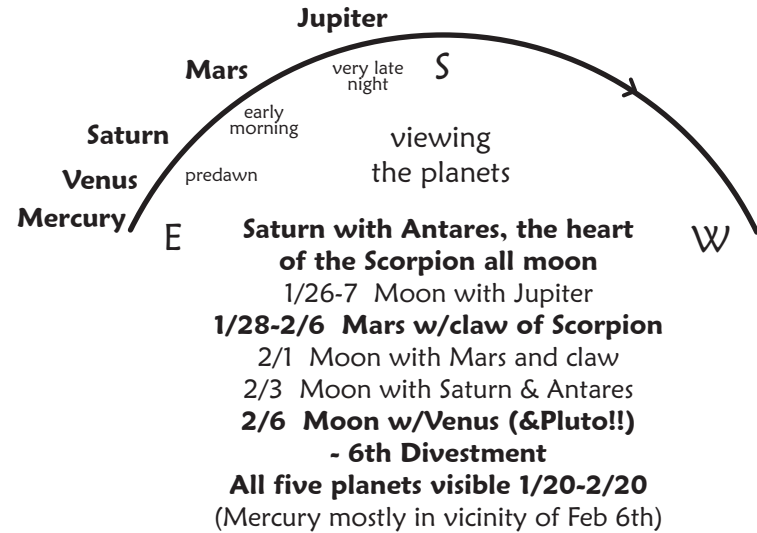

# Moon 7 ~ Moon of Attunement

## Wizard Handed Sun Attunement

during our 10 Wizards Manifesting as Serpent Portals year

Meeting the world as **Wizards** is a matter of attunement, of opening the central channel in our bodies and beings, and allowing cosmic energy to flow into and through us, of becoming “tuned in” to this song of the universe, sung as our lives.

The **Uranus Pluto square** comes closest, with Mercury then Venus joining Pluto’s side. Tensions arise requiring expressive action toward tangible outcomes. The Moon visits Venus for the 6th Divestment; the girdling belt is unbuckled and dropped to the ground, that we might flow into action unrestrictedly...

### Uranus square Pluto within almost a degree and a half all moon, at peak closeness Jan 30-Feb 5

- 1/14 Sun conjunct Mercury
- 1/18 Mars trine Neptune
- 1/20 Sun into Aquarius
- 1/22 Mercury conjunct Pluto
- 1/23 Venus into Capricorn
- Full Moon in Leo**
- 1/25 **Mercury goes Direct** in Capricorn
- 1/29 Mercury conjunct Pluto
- 2/5 Venus conjunct Pluto