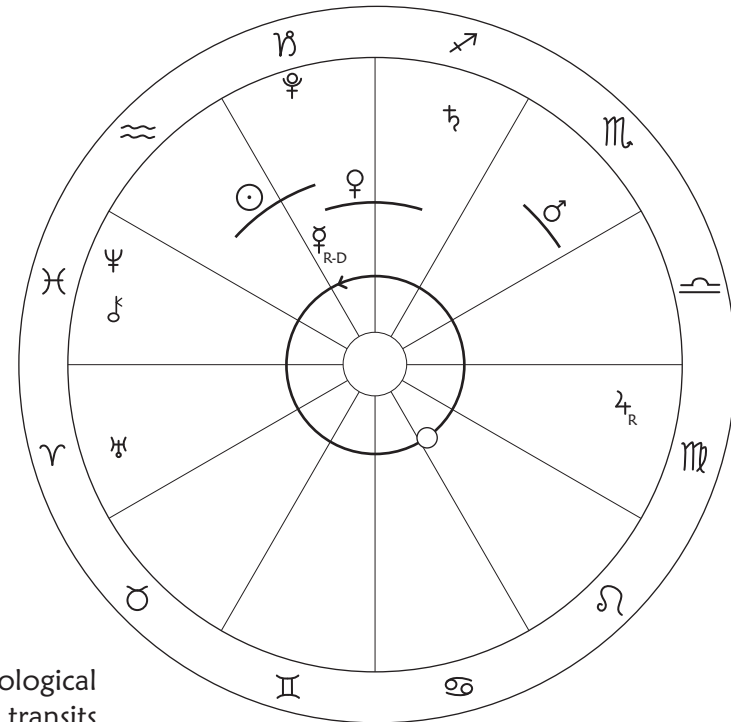

Our **Hands** upstretch from the peak of the mountain to fill with aliveness, that we might come to know ourselves as makers, healers, and caressers. The Full Moon in Leo shines brightly, inviting us to be generously open-handed givers of gifts. Mercury in Capricorn becomes so inspired by the tangibility of it all that it goes Direct to join the party and make something of its thoughts.

All the visible planets gather together in the east to greet the dawning, including Saturn, who’s riding the heart of the Scorpion. Let’s join them, then rise like **Suns**, radiantly shining from our mountain tops, bestowing blessings, attuned to our gratefulness.

The **Uranus Pluto square** comes closest, with Mercury then Venus joining Pluto’s side. Tensions arise requiring expressive action toward tangible outcomes. The Moon visits Venus for the 6th Divestment; the girdling belt is unbuckled and dropped to the ground, that we might flow into action unrestrictedly...

Uranus square Pluto within almost a degree and a half all moon, at peak closeness Jan 30-Feb 5

- 1/14 Sun conjunct Mercury
- 1/18 Mars trine Neptune
- 1/20 Sun into Aquarius
- 1/22 Mercury conjunct Pluto
- 1/23 Venus into Capricorn
- **Full Moon in Leo**
- 1/25 **Mercury goes Direct** in Capricorn
- 1/29 Mercury conjunct Pluto
- 2/5 Venus conjunct Pluto

astrological transits