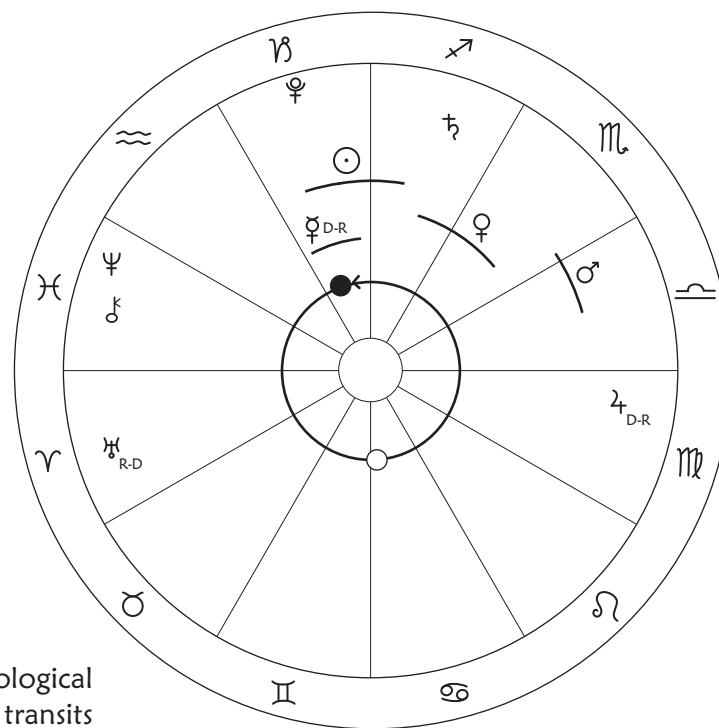

astrological transits