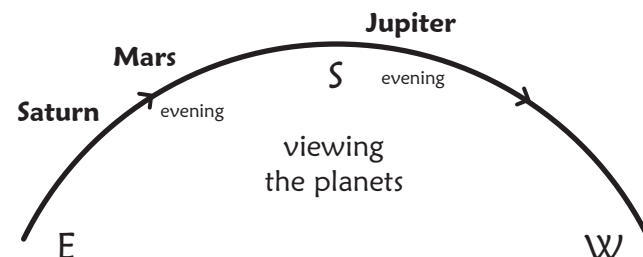

Amidst **Saturn square Neptune**, be solidly present in the dissolving, like relaxed **Dogs** in a puppy pile or bounding around with those you love, doing what you love. Noticing who and what we love is a guiding divination, taking us beyond why, into our deepest knowing.

The Full Moon in Sagittarius flies like a flaming arrow through the **Night**, igniting the Summer Solstice sunrise, as Mercury articulates the Mutable Grand Cross. This call for big changes flows into the **Jupiter Pluto trine** where it crystallizes an expansively deep transformation within us having to do with the story we tell the world through how we live. By being at home within ourselves and the universe, a cherished dream can move through us into the world, bringing the possibility of greater freedom.

- 6/1-6 **Mutable Grand Cross** as the Sun and Venus square Neptune and Jupiter and oppose Saturn
- 6/4 **New Moon in Gemini** (also in Grand Cross)
- 6/7 Mercury leaves retrograde shadow
- 6/12 Mercury into Gemini
- 6/13 Neptune goes Retrograde until 11/19
- 6/17 Venus into Cancer
- **Saturn square Neptune** - 2nd of 3 times
- 6/20 **Full Moon in Sagittarius**
  Sun into Cancer ~ Summer Solstice
  Mercury opposes Saturn and squares Neptune
- 6/22 & Mercury square Jupiter - **Mutable Grand Cross**
- 6/26 **Jupiter trine Pluto** - 3rd of 3 times