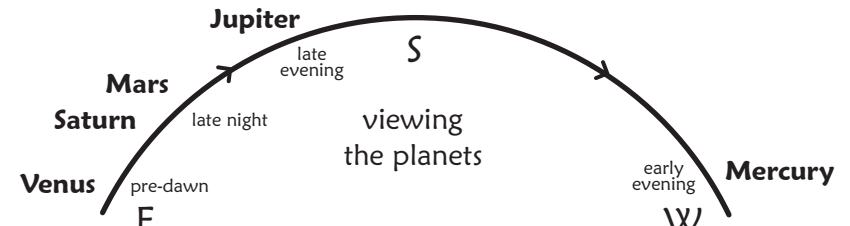

Moon 10 ~ Moon of Manifestation

Serpent Mirror Monkeys Manifest

during our 10 Wizards Manifesting as Serpent Portals year

A **Serpent** portal emerges, becoming fully manifest over the course of the 10 open portal days that carry us into the living of Moon 10, bringing us back around to the 10 Wizard day in the Serpent wave that initiated this entire year. Now, we mature into beings who can effortlessly walk and talk the ongoing transformational vitality of our Serpent Wizardry as What Is. In celebration, the 8th visit of the waning Moon with Venus just might show it's face, reminding us that the field of our energetic body extends well into the earth. We're able to bring cosmic energy down and through us into Life.

The number ten's two solid lines of selfhood set off reflections in the **Mirror** so strong that **Mars in Sagittarius goes retrograde** along with Pluto, to begin the Mirror wave, then **Mercury in Taurus goes retrograde** on the last day of the Mirror wave, the 13 Dog day that stands at the crossover center of the Tzol'kin, the moment of transformation. A transfiguring transformation becomes manifest through reflecting upon and revising how we think about and communicate our lived embodiment. Incorporate Enjoyment!

4/6 Moon w/Venus 8th Divestment if visible

4/17 Moon with Jupiter

4/17-19 possible Mercury sighting, below Pleiades

4/22-23 Lyrids meteor shower

4/24-25 Moon with Mars, Saturn & Antares

Venus moves into the underworld until the beginning of the 11 Storm year