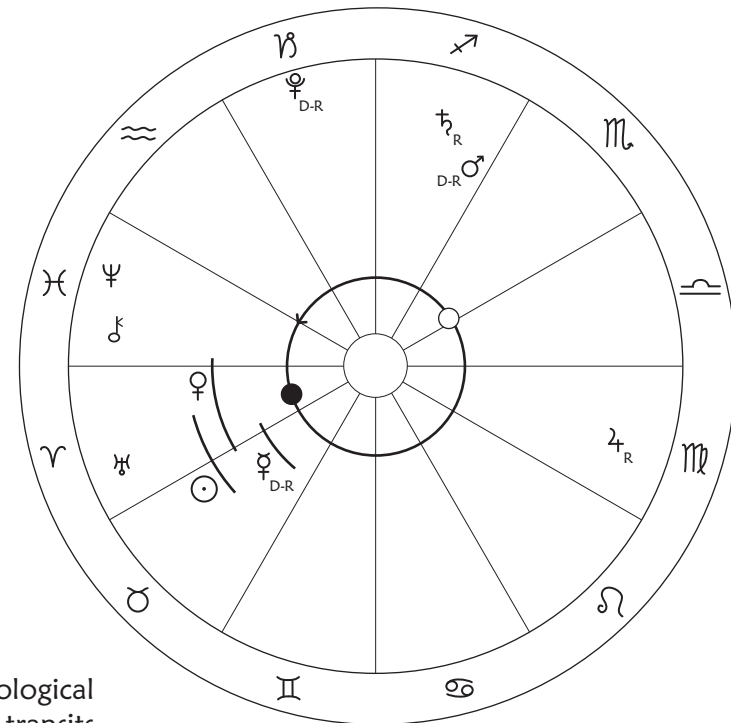

Moon 10 ~ Moon of Manifestation

Serpent Mirror Monkeys Manifest

during our 10 Wizards Manifesting as Serpent Portals year

A **Serpent** portal emerges, becoming fully manifest over the course of the 10 open portal days that carry us into the living of Moon 10, bringing us back around to the 10 Wizard day in the Serpent wave that initiated this entire year. Now, we mature into beings who can effortlessly walk and talk the ongoing transformational vitality of our Serpent Wizardry as What Is. In celebration, the 8th visit of the waning Moon with Venus just might show it's face, reminding us that the field of our energetic body extends well into the earth. We're able to bring cosmic energy down and through us into Life.

The number ten's two solid lines of selfhood set off reflections in the **Mirror** so strong that **Mars in Sagittarius goes retrograde** along with Pluto, to begin the Mirror wave, then **Mercury in Taurus goes retrograde** on the last day of the Mirror wave, the 13 Dog day that stands at the crossover center of the Tzol'kin, the moment of transformation. A transfiguring transformation becomes manifest through reflecting upon and revising how we think about and communicate our lived embodiment. Incorporate Enjoyment!

4/6 Moon w/Venus 8th Divestment if visible

4/17 Moon with Jupiter

4/17-19 possible Mercury sighting, below Pleiades

4/22-23 Lyrids meteor shower

4/24-25 Moon with Mars, Saturn & Antares

Venus moves into the underworld until the beginning of the 11 Storm year

astrological transits