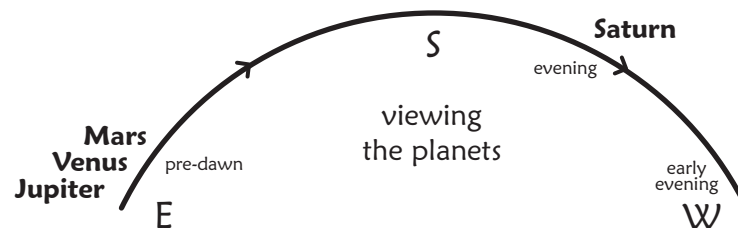

Moon 2 ~ Moon of Relatedness

Monkey Seeds Earth Relatedness

during our 10 Wizards Manifesting as Serpent Portals year

Riding **Monkey's** laughter we roll into Moon 2 just as the Sun moves into Virgo, reminding us to be playfully sacred in our crafting and tending, and to be curious mentors in relatedness.

Then, the **Seed** cracks open and 10 portal days burst forth, echoing the 10 portals that brought the new year. Now, we're challenged to grow into living as open portals. Venus emerges as the Morning Star and joins Mars in Leo on a Dog day, fertile lovers attuning, each bringing self-love, creativity, and passion to the union!!

Mercury in Libra goes Retrograde, giving us a chance to re-think relatedness. **Saturn moves again into Sagittarius**, walking over previously covered ground with greater awareness that inspires us to more maturely live our ideals. A completion in relatedness happens as the last day of this moon is also the last day of the Earth wave.

- Venus emerges before dawn in the east**
8/31 **Venus with Mars**
- 9/4 Moon rises with Aldebaran, the Eye of the Bull
- 9/10 **Moon w/Venus & Mars - 1st Divestment - relinquishes crown**
- Jupiter emerges before dawn in east**
9/18 Moon w/Saturn