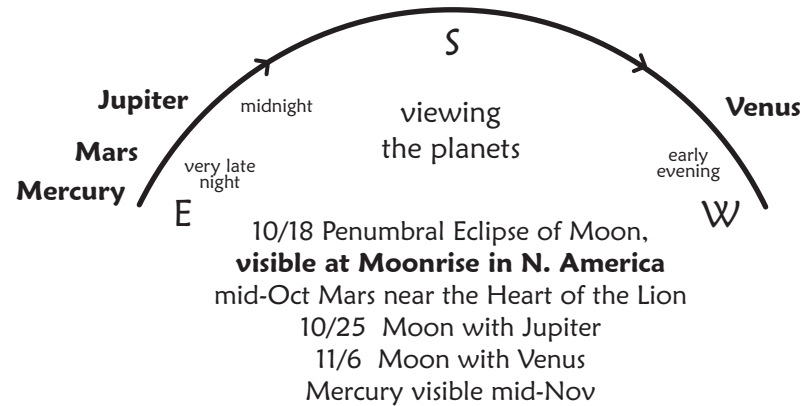

Moon 4 ~ Moon of Form

Star Dragon Wizard Form

during our Earth Seeding Action year

The **Star** wave draws our attention upward to the forms of the storied pattern dance of sparkling lights in the heavens. The Full Moon is slightly eclipsed and Mercury dances backwards, while Mars courts the heart of the Lion and Saturn approaches the Archway of the Scorpion's claws. Potent omens in any age!

Dragon stirs the deep, slowly beginning to birth us into a seriously revolutionary new Form, from All Hallows, through the Day of the Dead (on which Uranus squares Pluto), and the Scorpio New Moon Lunar Eclipse with Saturn, Mercury, and Zubenelgenubi. For nine months we'll be growing into this new form, wave by wave. The times of the Dark Moon are upon us, for many moons to come, the times when the stars shine brightest and we're closest to the vast encompassing body of our cosmic source.

What better to be in such a time than a **Wizard**, shapeshifting from form to form in an effortlessly magical response to the unfolding of the moment, allowing the universe to embody.

- 10/18 **Full Moon in Aries, penumbral Lunar Eclipse**
- 10/21 **Mercury goes Retrograde** until 11/10
- 10/22 **Sun into Scorpio**
- 10/28 Pluto sextile Chiron
- 10/31 **New 260-day Tzol'kin Round Begins**, Mars trine Pluto
- 11/1 **Uranus square Pluto!!!!** (the 4th of 7 passes over 3 yrs)
Sun conjunct Mercury, trine Chiron, sextile Pluto & Mars
- 11/3 **New Moon in Scorpio, Eclipse of the Sun** sextile Mars
- 11/5 Venus into Capricorn
- 11/6 Jupiter goes Retrograde until 3/6/14, Sun conjunct Saturn
- 11/8 **Conception Day** for Next New Year, a 9 Moon day
- 11/10 **Mercury goes Direct in Scorpio**
- 11/12 Sun trine Jupiter
- 11/13 Neptune goes Direct in Pisces

astrological transits

10/18 ~ 11/14
2013