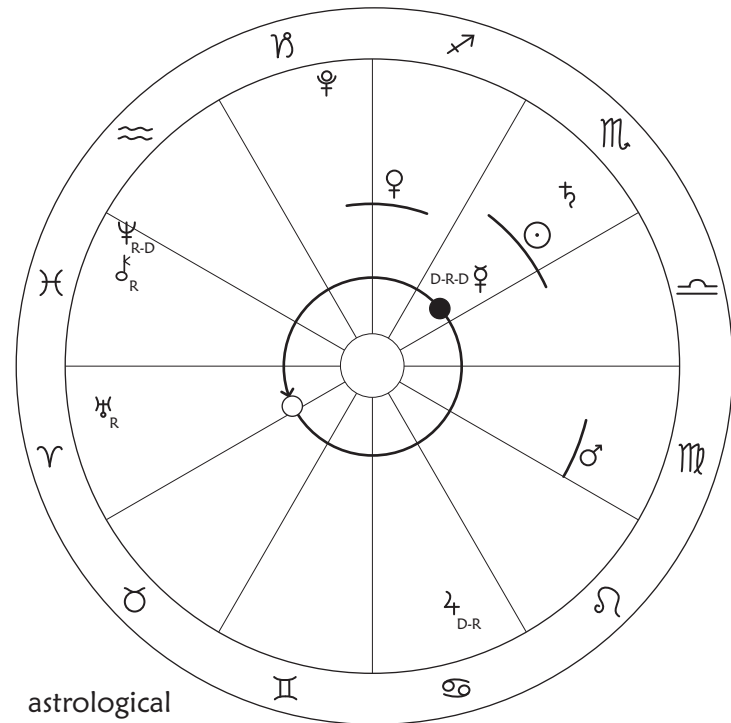

Dragon stirs the deep, slowly beginning to birth us into a seriously revolutionary new Form, from All Hallows, through the Day of the Dead (on which Uranus squares Pluto), and the Scorpio New Moon Lunar Eclipse with Saturn, Mercury, and Zubenelgenubi. For nine months we'll be growing into this new form, wave by wave. The times of the Dark Moon are upon us, for many moons to come, the times when the stars shine brightest and we're closest to the vast encompassing body of our cosmic source.

What better to be in such a time than a **Wizard**, shapeshifting from form to form in an effortlessly magical response to the unfolding of the moment, allowing the universe to embody.

- 10/18 **Full Moon in Aries, penumbral Lunar Eclipse**
- 10/21 **Mercury goes Retrograde** until 11/10
- 10/22 **Sun into Scorpio**
- 10/28 Pluto sextile Chiron
- 10/31 **New 260-day Tzol'kin Round Begins**, Mars trine Pluto
- 11/1 **Uranus square Pluto!!!!** (the 4th of 7 passes over 3 yrs)
  Sun conjunct Mercury, trine Chiron, sextile Pluto & Mars
- 11/3 **New Moon in Scorpio, Eclipse of the Sun** sextile Mars
- 11/5 Venus into Capricorn
- 11/6 Jupiter goes Retrograde until 3/6/14, Sun conjunct Saturn
- 11/8 **Conception Day** for Next New Year, a 9 Moon day
- 11/10 **Mercury goes Direct in Scorpio**
- 11/12 Sun trine Jupiter
- 11/13 Neptune goes Direct in Pisces

astrological transits

10/18 ~ 11/14
2013