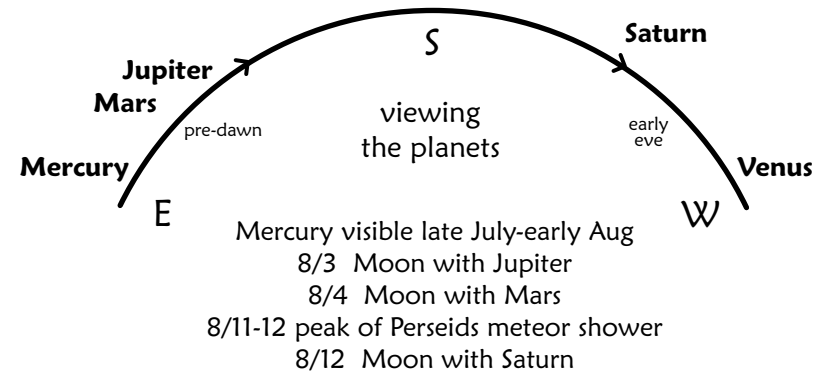

This year promises challenges and healing around relatedness and our work, around living what the **Dog** of our hearts truly loves. We'll be called upon to expand our courage and strength to face unexpected transformations and encounters. We'll come to know who our true friends are, our dogs.

As **Night** falls, we lay down and nestle deep in the earth to dream new possibilities and stories that this year sprout to become our lives.

As the New Year begins, we find:

A Grand Water Trine, of Jupiter/Mars, Saturn, Neptune.

Venus making it into a Kite through potentializing sextiles with Saturn and Jupiter and opposing Neptune. **Mars making a T-square** by opposing Pluto and squaring Uranus, then **Jupiter** comes along and does the same later in the month.

- 7/29 The Moon gets in on the action and for a day creates a **Grand Sextile** in earth & water. **Profuse potentiality!**
- 8/1 Mars trines Chiron, Venus opposes Chiron
- 8/6 **New Moon in Leo**, Mercury leaves retrograde shadow
- 8/7 **Jupiter opposes Pluto**
- 8/8 Mercury into Leo
- 8/16 Venus into Libra
- 8/20 **Full Moon in Aquarius**
- 8/21 **Jupiter square Uranus** & trine Chiron
- 8/22 **Sun into Virgo**

●
7/26 ~ 8/22
2013